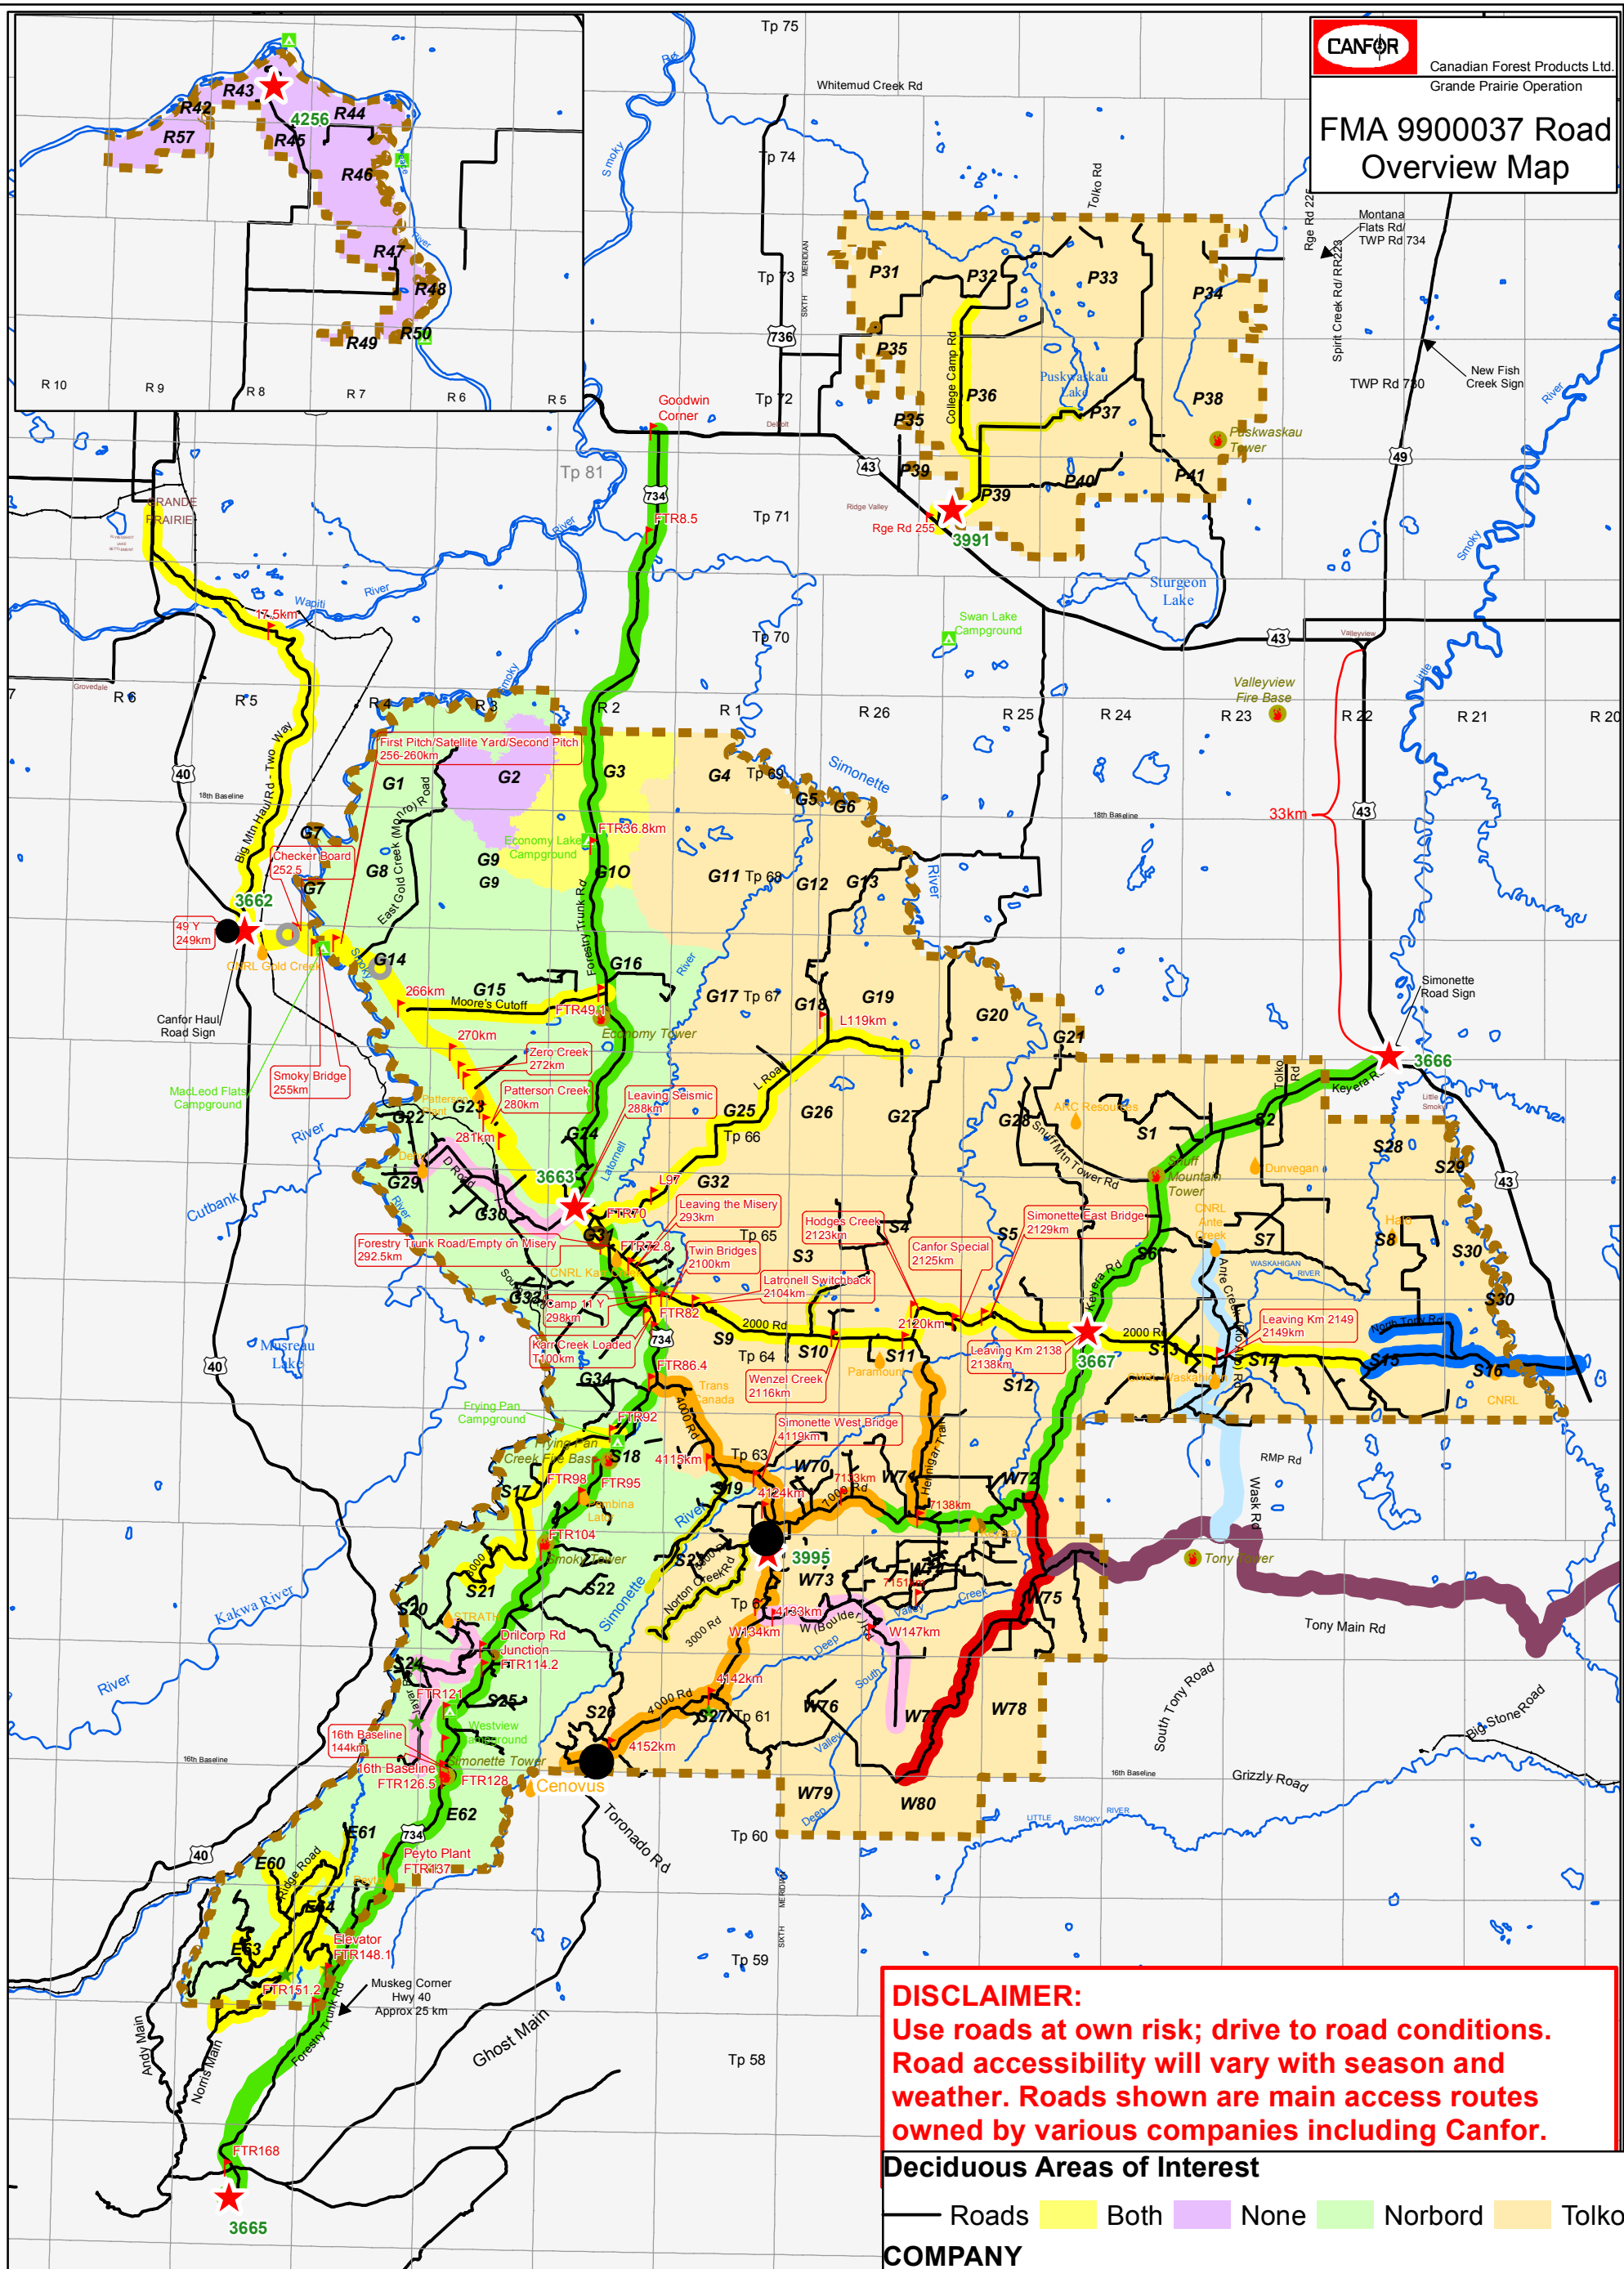

FMA 9900037 Road Overview Map

DISCLAIMER:
Use roads at own risk; drive to road conditions.
Road accessibility will vary with season and weather. Roads shown are main access routes owned by various companies including Canfor.

Deciduous Areas of Interest

— Roads Both None Norbord Tolko

COMPANY

Frequency	Map Colour	Channel Name	Contact Information
165.900	●	Security Gates	24 Hour Road Info (Bans, Conditions) 780-538-7771
170.700		Canfor Main	Joden Dornier, Road Patrol/Field Rep. 780-831-6488
166.140		Canfor Yard	Debbie Isley, Land/Road Use Supervisor 780-538-7777
154.100		LADD 1	49Y Security Gate 780-518-2474
154.325		LADD 3	4124 Security Gate 780-512-1100
153.335		Conoco Deep Valley	4153 Security Gate 780-512-4054
173.31		North Tony Road	
165.900		Tony Main	Encana
158.940		LADD 2	

Scale: 1:500,000

Revised: 1/19/2023

- * Km Markers
- * Locked Gate
- * Fire Tower/Base
- * Recreation Area
- * Helipad
- * Oil/Gas Facility
- * Logging Camp
- * Chain On/Off Area

- Road
- Railway
- Township Grid
- River/Lake
- FMA Boundary
- Manned Gate
- ★ STARS Sites
- Pullout